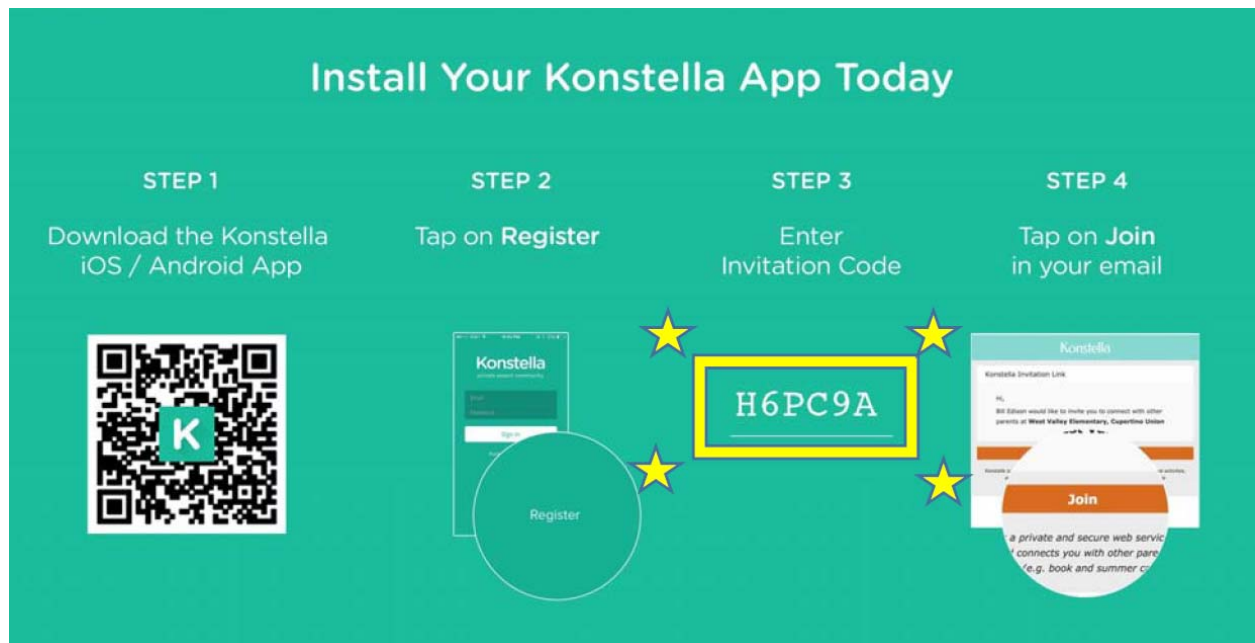

Have you heard about Konstella?

The ultimate interactive tool to be an active member of our school community

- Learn about PTO and School-sponsored events
  - Event calendar continually updated
- Message other parents individually via Konstella App
- Forgot to write down a homework assignment? Ask a friend

www.konstella.com

Teachers are invited to join Konstella as members of our PTO family, but please email directly them at their school email address for anything personal regarding your child. Please do not direct questions regarding grading, curriculum, behavior or other personal matters on Konstella.